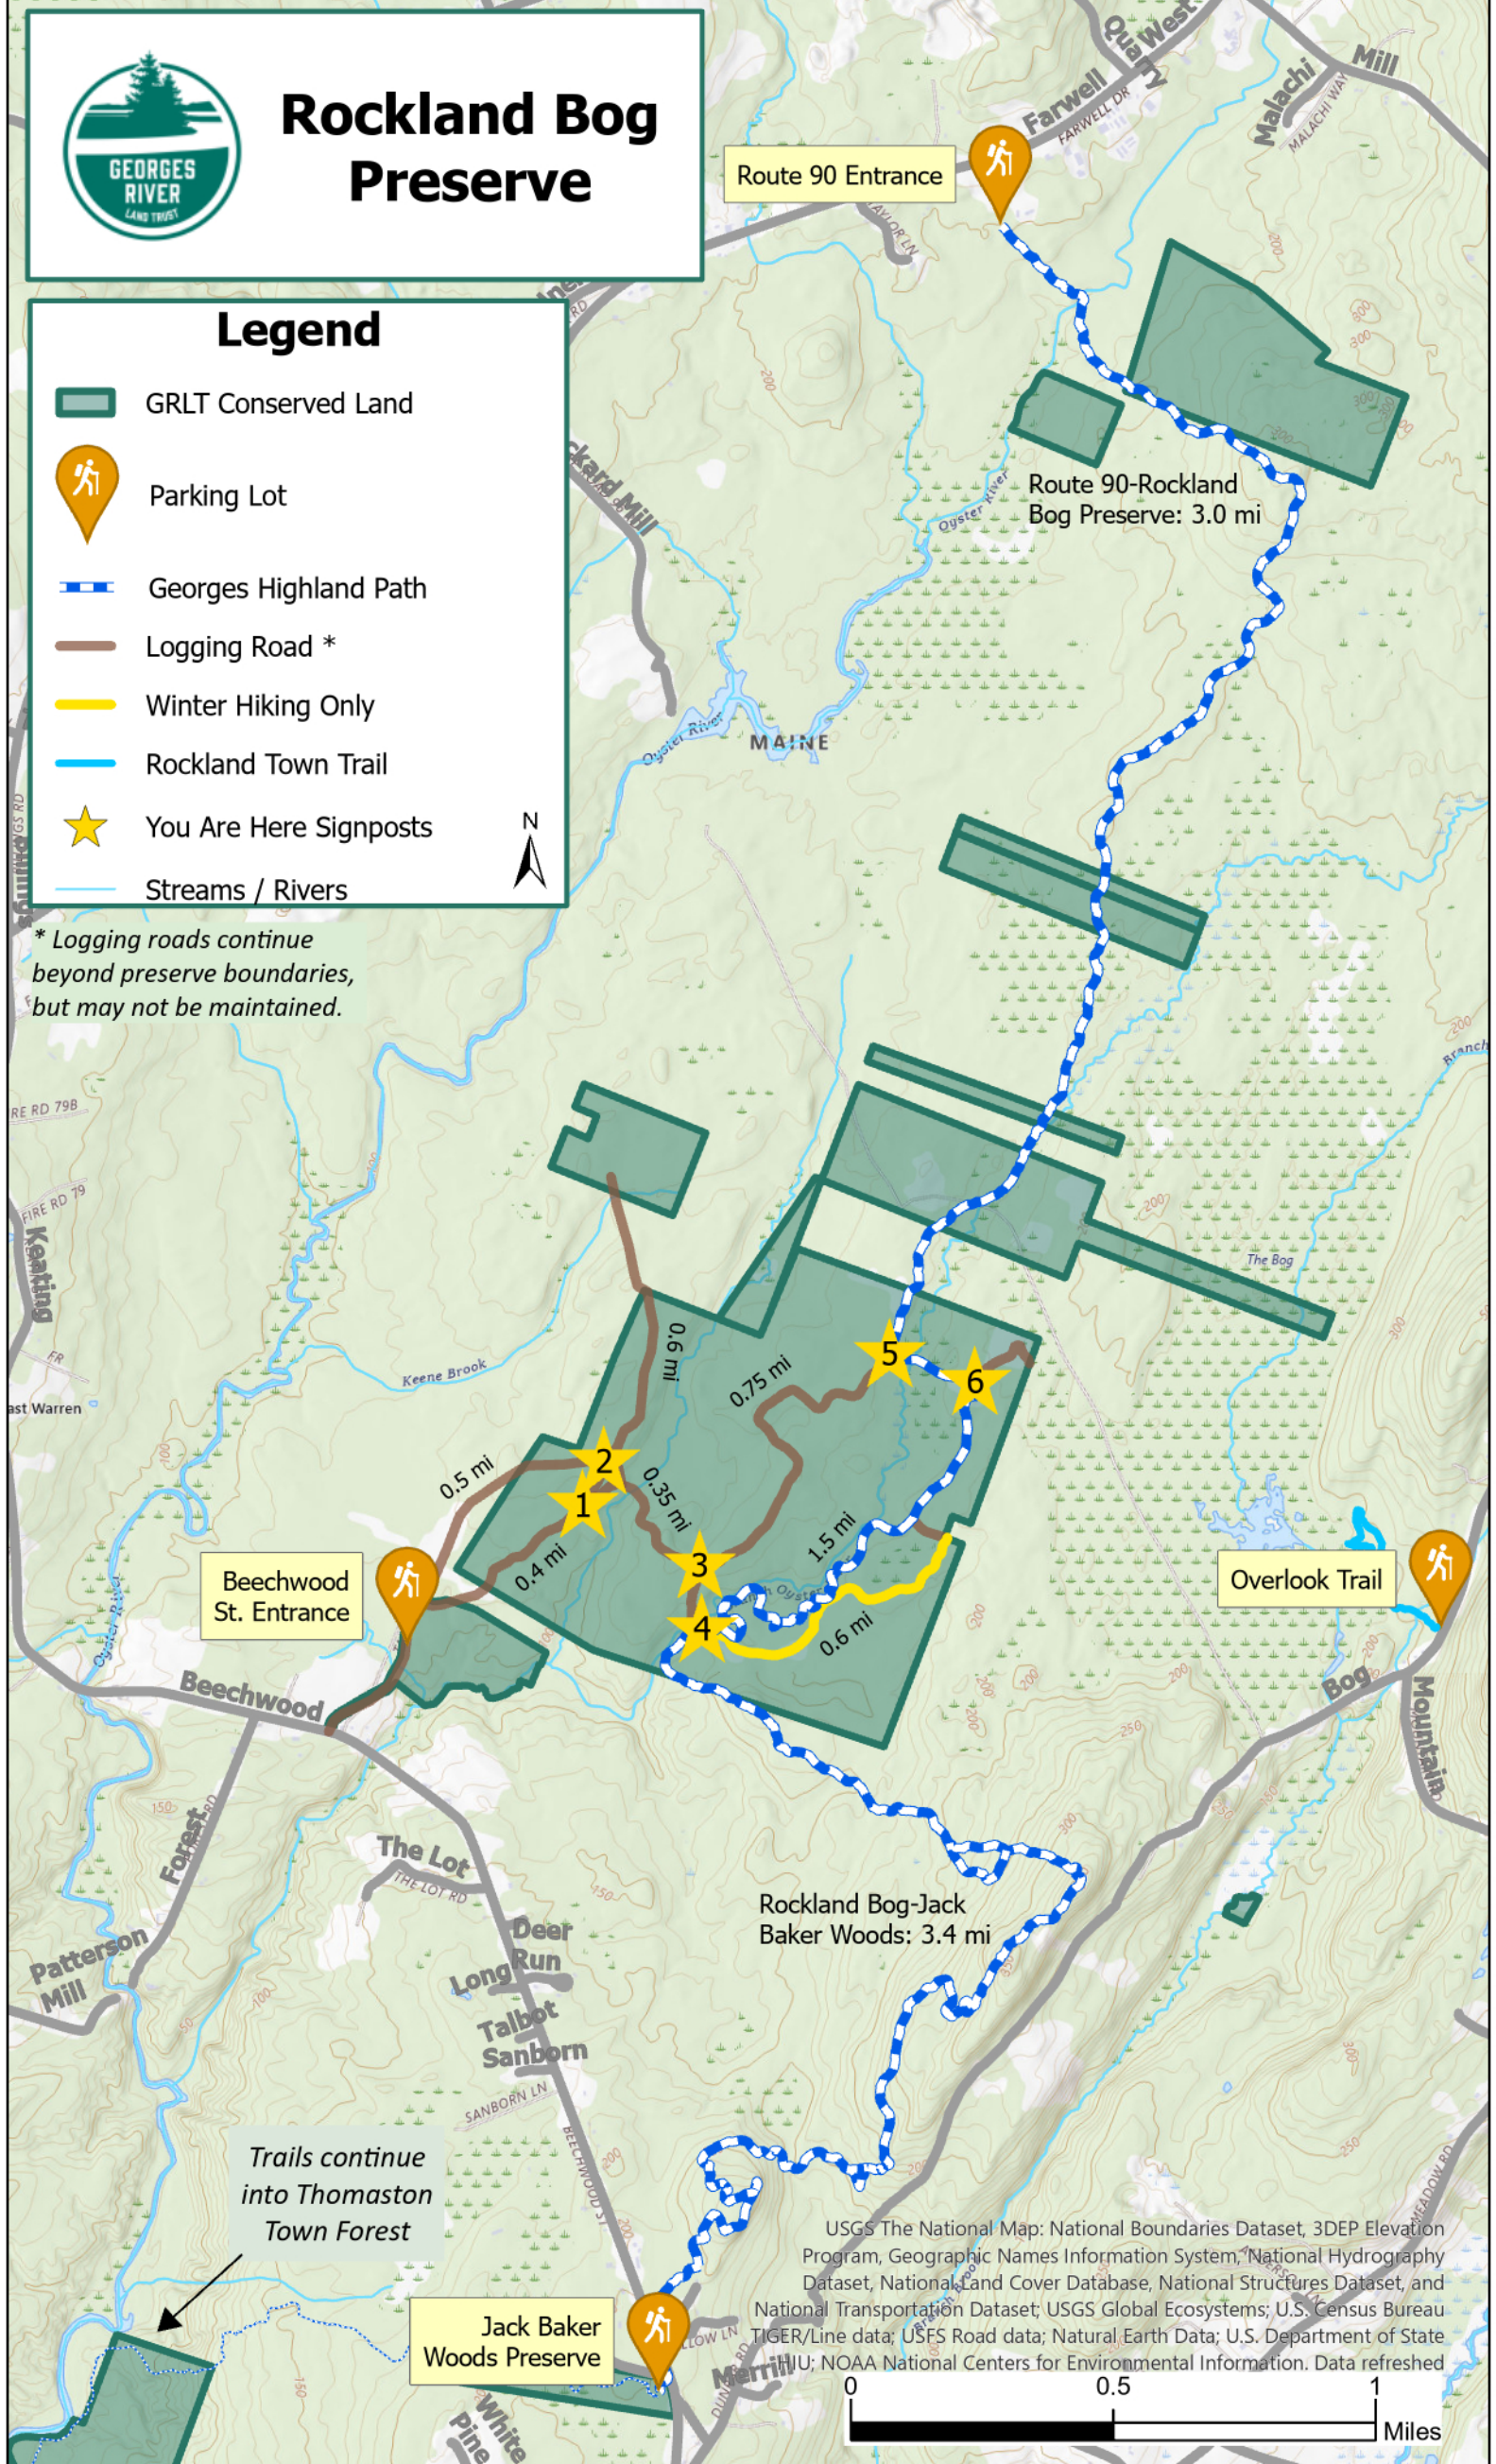

Rockland Bog Preserve

Legend

- GRLT Conserved Land
- Parking Lot
- Georges Highland Path
- Logging Road *
- Winter Hiking Only
- Rockland Town Trail
- You Are Here Signposts
- Streams / Rivers

* Logging roads continue beyond preserve boundaries, but may not be maintained.

USGS The National Map: National Boundaries Dataset, 3DEP Elevation Program, Geographic Names Information System, National Hydrography Dataset, National Land Cover Database, National Structures Dataset, and National Transportation Dataset; USGS Global Ecosystems; U.S. Census Bureau TIGER/Line data; USFS Road data; Natural Earth Data; U.S. Department of State TIGER/Line; NOAA National Centers for Environmental Information. Data refreshed