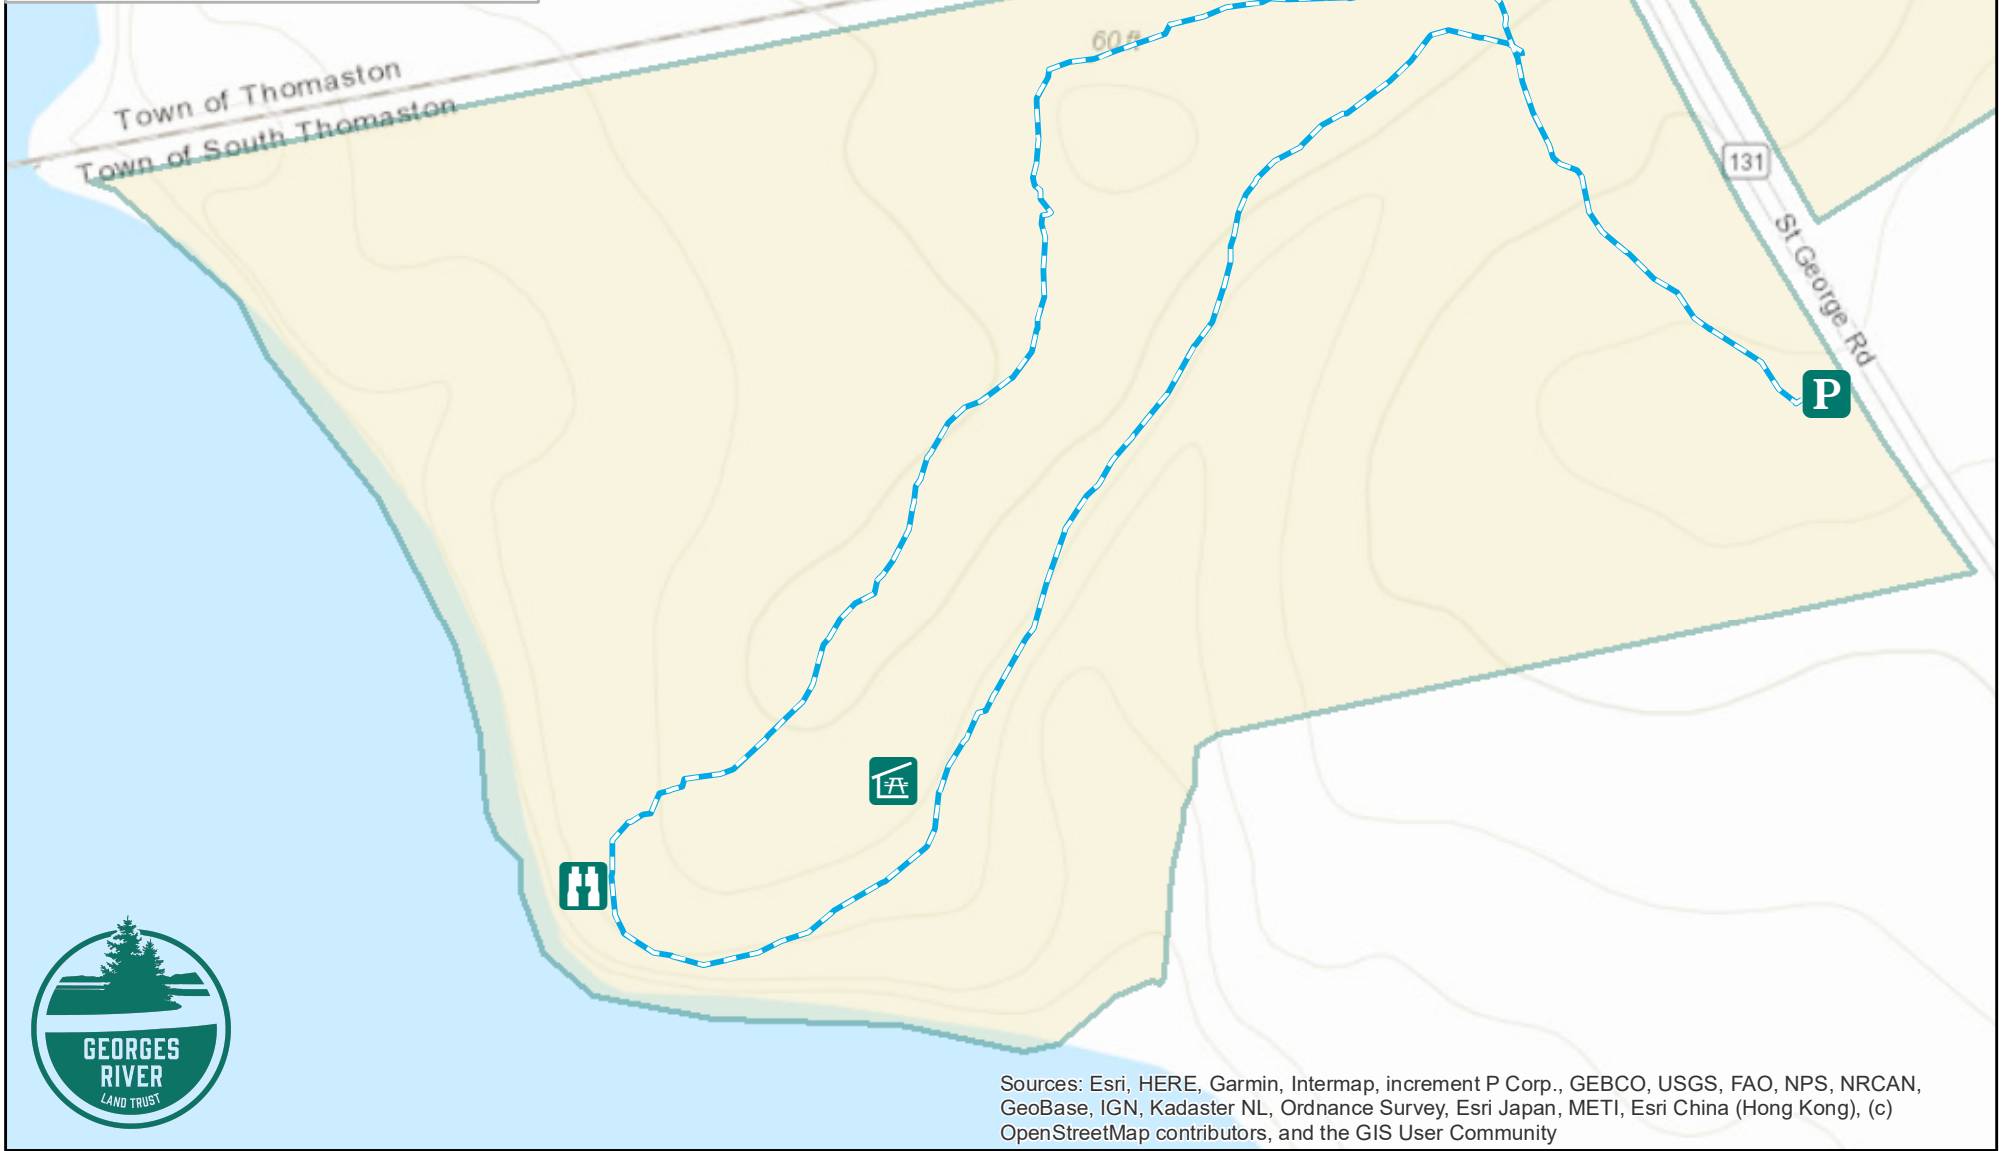

# RIVERVIEW HAYFIELDS PRESERVE

 Bobolink Trail (1 mile)

 Riverview Hayfields Preserve

0 125 250 500 Feet

Sources: Esri, HERE, Garmin, Intermap, increment P Corp., GEBCO, USGS, FAO, NPS, NRCAN, GeoBase, IGN, Kadaster NL, Ordnance Survey, Esri Japan, METI, Esri China (Hong Kong), (c) OpenStreetMap contributors, and the GIS User Community