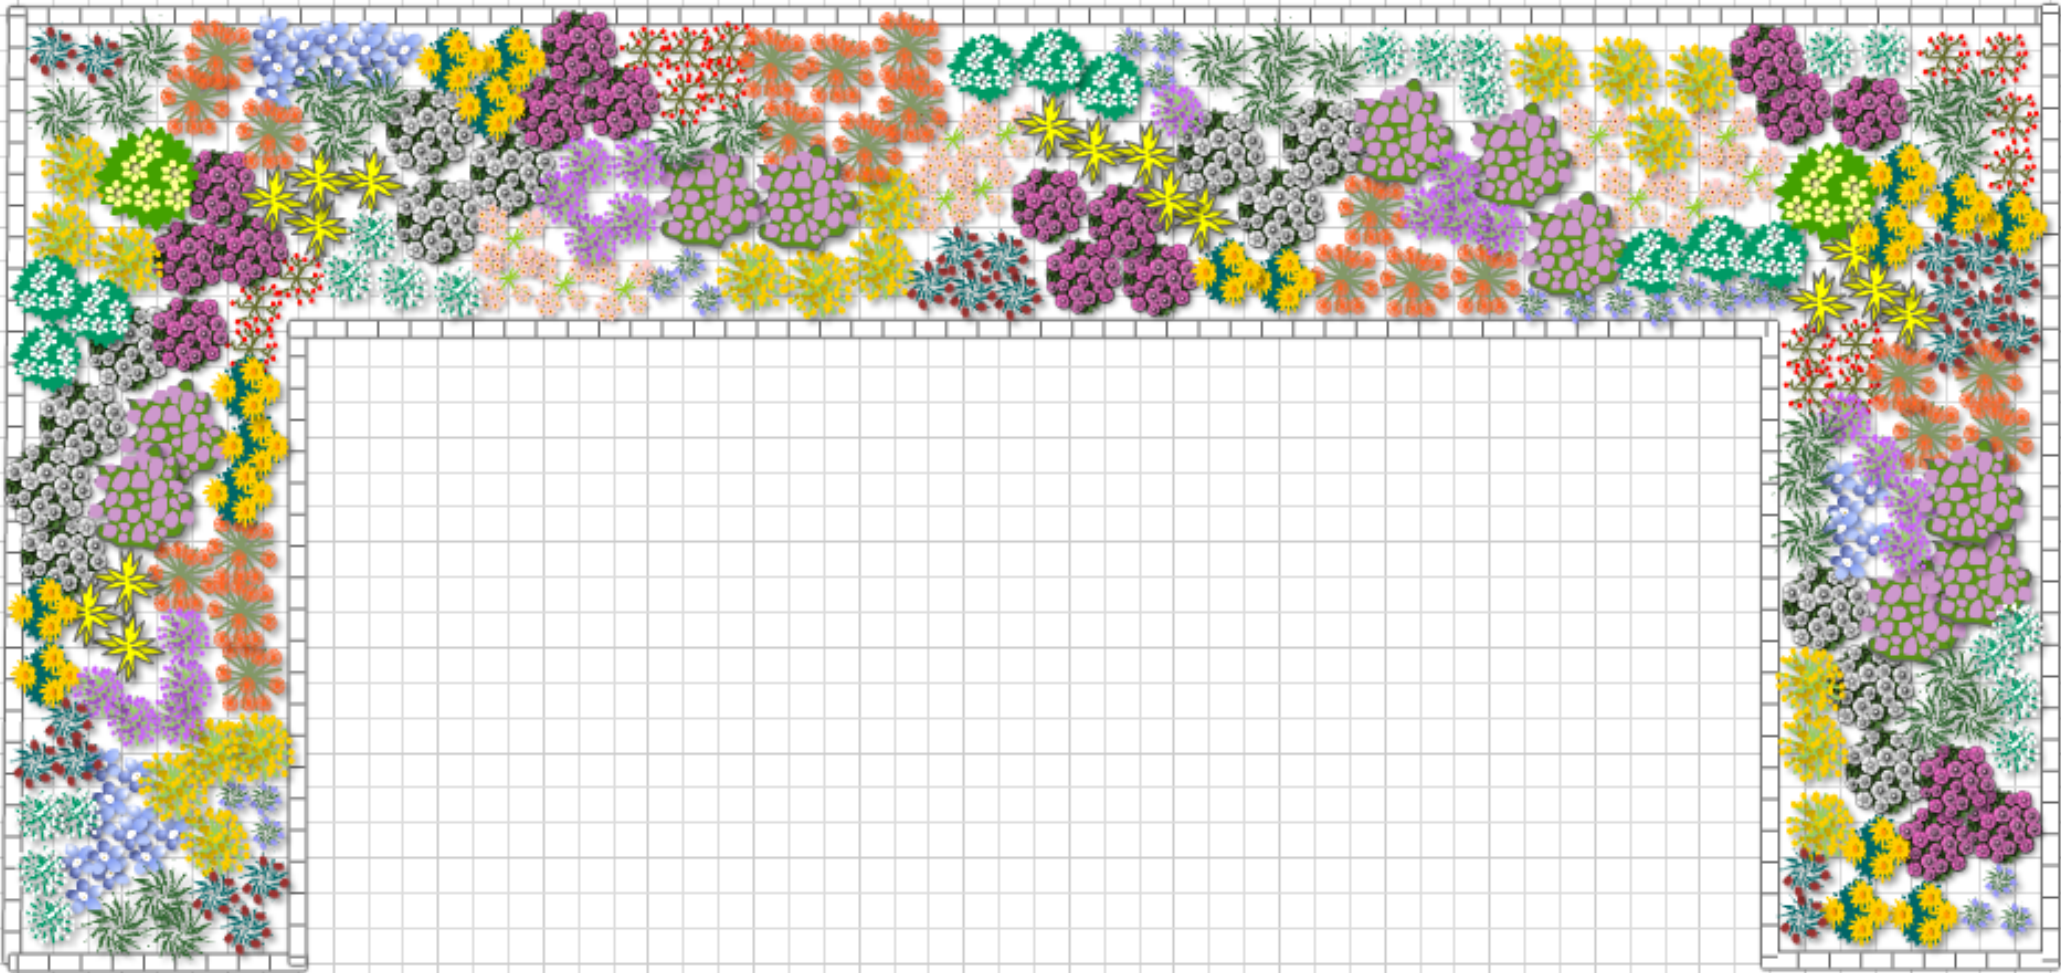

Langlais Island Plan #3

Shrubs & Plants

	No.	Quantity	Title	Width	Length
	1	20	Narrowleaf Blue-Eyed Grass	1ft	1ft
	2	18	Golden Alexander	2ft	2ft
	3	21	Butterfly weed	2ft	2ft
	4	2	Bush honeysuckle	3ft	3ft
	5	10	Wild bee balm	3ft	3ft
	6	16	Early Goldenrod	2ft	2ft
	7	18	Pearly Everlasting	1.5ft	1.5ft
	8	9	Mountain Mint	2ft	2ft
	9	17	Black-eyed Susan	2ft	2ft
	10	19	Smooth Blue Aster	1.5ft	1.5ft
	11	24	Prairie dropseed	2ft	2ft
	12	22	Little Blue Stem	1.5ft	1.5ft

Flowers

	No.	Quantity	Title	Width	Length
	13	10	Jacob's Ladder	2ft	2ft
	14	16	Red Columbine	1.5ft	1.5ft
	15	13	Foxglove Beardtongue	2.5ft	2.5ft
	16	13	Swamp Milkweed	2ft	2ft
	17	17	Coneflower	2.17ft	2.17ft